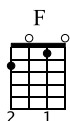

This Little Light of Mine

♩ = 120

mf This little light of mine I'm gonna let it shine

This little light of mine

I'm gonna let it shine This little light of mine

I'm gonna let it shine let it shine

C

G